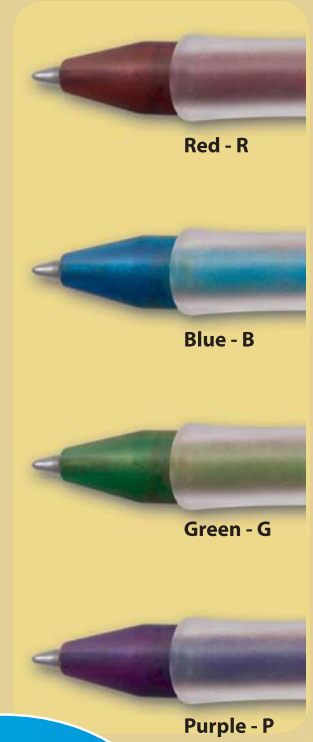

# gala grip

# sheer grip

Place Promo Code  
**GOGSG1** on your  
PO for these offers

**\*\*Offer valid through 12/30/09\*\***

Gala Grip		FCF-color code			
<b>Quantity</b>	300	500	1000	2500	
Was	\$0.75	<del>\$0.70</del>	<del>\$0.63</del>	\$0.58	
<b>NOW</b>	<b>\$0.58</b>	<b>\$0.58</b>	<b>\$0.58</b>	<b>\$0.58</b>	4c

Pricing in US dollars

**Setup:** FREE one color imprint

**Imprint Area:** 2 x .5"

**Imprint Colors:** Black, Burgundy, Dark Blue, Dark Green, Gold, Medium Blue, Medium Green, Orange, Purple, Red, Silver, Teal, White or Yellow