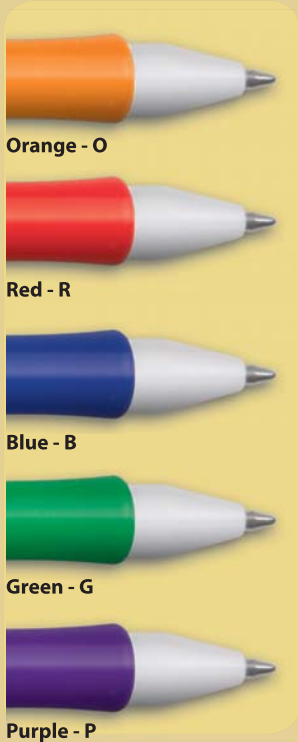

# gala grip

# sheer grip

Place Promo Code  
**GOGSG1** on your  
PO for these offers

**\*\*Offer valid through 12/30/09\*\***

Gala Grip		FCF-color code			
<b>Quantity</b>	300	500	1000	2500	
Was	\$0.75	<del>\$0.70</del>	<del>\$0.63</del>	\$0.58	
<b>NOW</b>	<b>\$0.58</b>	<b>\$0.58</b>	<b>\$0.58</b>	<b>\$0.58</b>	4c

Pricing in US dollars

Sheer Grip		FCM-color code			
<b>Quantity</b>	300	500	1000	2500	
Was	\$0.78	<del>\$0.73</del>	<del>\$0.70</del>	\$0.62	
<b>NOW</b>	<b>\$0.62</b>	<b>\$0.62</b>	<b>\$0.62</b>	<b>\$0.62</b>	4c

Pricing in US dollars

**Setup:** FREE one color imprint

**Imprint Area:** 2 x .5"

**Imprint Colors:** Black, Burgundy, Dark Blue, Dark Green, Gold, Medium Blue, Medium Green, Orange, Purple, Red, Silver, Teal, White or Yellow